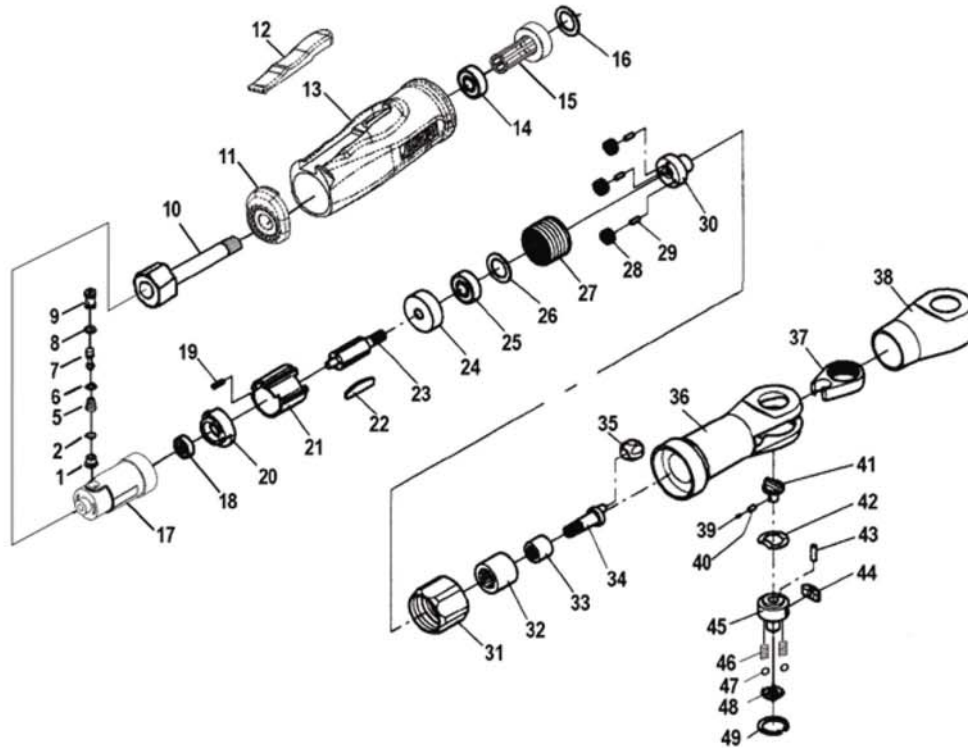

# MINI AIR RATCHET

MODEL NO. #ACR800 1/4" RATCHET. IN RED  
 MODEL NO. #ACR800Y 3/8" RATCHET. IN YELLOW  
 MODEL NO. #ACR8001R 3/8" RATCHET. IN RED

Ref. No.	Part No.	Description	Q'ty /Tool	Ref. No.	Part No.	Description	Q'ty /Tool
1	AR800-01	Valve Screw	1	27	AR800-27	Internal Gear	1
2	AR800-02	O-Ring	1	28	AR800-28	Idle Gear	3
5	AR800-05	Valve Spring	1	29	AR800-29	Gear Shaft	3
6	AR800-06	O-Ring	1	30	AR800-30	Gear Plate	1
7	AR800-07	Throttle Valve	1	31	AR800-31	Lock Nut	1
8	AR800-08	O-Ring	1	32	AR800-32	Needle Bearing	1
9	AR800-09	Valve Bushing	1	33	AR800-33	Needle Bearing	1
10	AR800-10	Air Inlet	1	34	AR800-34	Crank Shaft	1
11	AR800-11	Exhaust Deflector	1	35	AR800-35	Drive Bushing	1
12	AR800-12	Lever	1	36	AR800-36	Ratchet Housing	1
13	AR800-12A	Muffler Body	1	37	AR800-37	Ratchet Yoke	1
14	AR800-14	Wool Felt	1	38	AR800-38	Boot	1
15	AR800-15	Tube	1	39	AR800-39	Lock Pin	1
16	AR800-16B	Gasket	6	40	AR800-40	Spring	1
17	AR800-17B	Motor Housing	1	41	AR800-41	Reverse Button	1
18	AR800-18	Ball Bearing	1	42	AR800-42	Washer	1
19	AR800-19	Dowel Pin	1	43	AR800-43	Pin	1
20	AR800-20	Rear End Plate	1	44	AR800-44	Ratchet Pawl	1
21	AR800-21	Cylinder	1	45	AR800-45	Ratchet Anvil	1
22	AR800-22	Rotor Blade	1	46	AR800-46	Spring	2
23	AR800-23	Rotor	1	47	AR800-47	Steel Ball	2
24	AR800-24	Front End Plate	4	48	AR800-48	Thrust Washer	1
25	AR800-25	Ball Bearing	1	49	AR800-49	Retainer Ring	1
26	AR800-26	Washer	1				