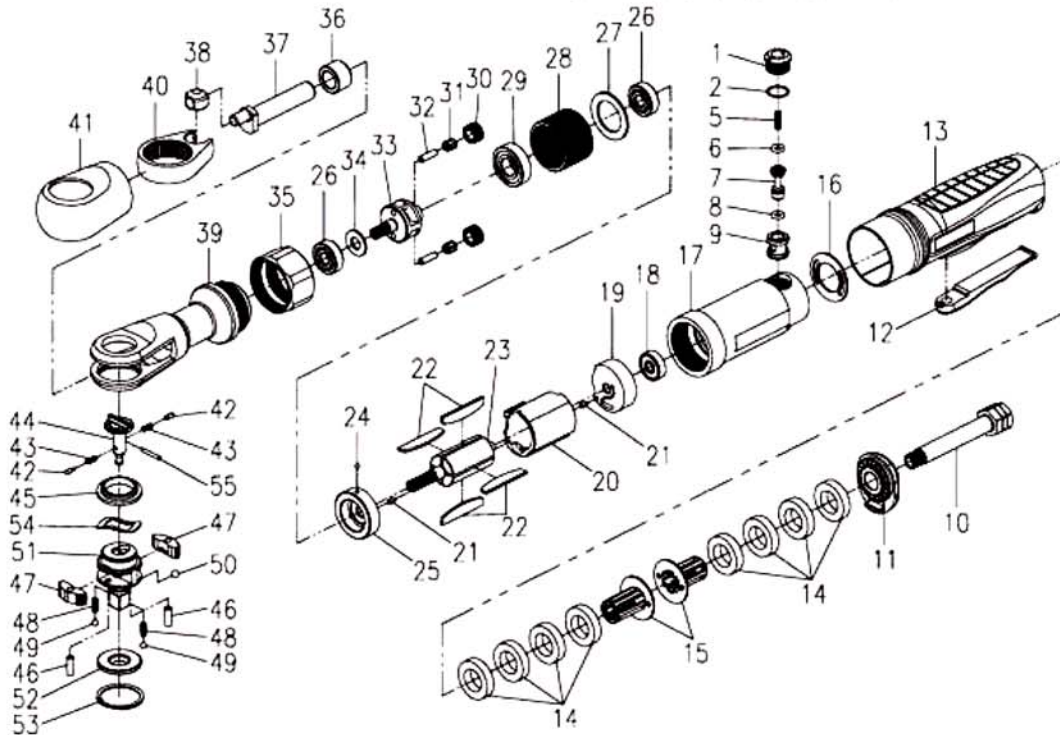

## AIR RATCHET

MODEL NO. #ACR802G 3/8" RATCHET. IN GRAY

MODEL NO. #ACR802R 3/8" RATCHET. IN RED

MODEL NO. #ACR802Y 3/8" RATCHET. IN RED

Ref. No.	Part No.	Description	Qty /Tool	Ref. No.	Part No.	Description	Qty /Tool
1	AR802-01	Valve Screw	1	30	AR802-27	Idle Gear	2
2	AR800-02	O-Ring	1	31	AR802-28	Needle Bearing	2
5	AR800-05	Valve Spring	1	32	AR802-29	Gear Shaft	2
6	AR802-04	O-Ring	1	33	AR802-30	Gear Cage	1
7	AR802-05	Throttle Valve	1	34	AR802-31	Washer	1
8	AR802-06	O-Ring	1	35	AR802-32	Clamp Nut	1
9	AR802-07	Valve Bushing	1	36	AR800-32	Needle Bearing	1
10	AR802-08	Air Inlet	1	37	B2325007B	Crank Shaft	1
11	AR802-09	Exhaust Deflector	1	38	B2325008A	Drive Bushing	1
12	AR802-10	Lever	1	39	AR802-35	Ratchet Housing	1
13	AR802-11	Muffler Body	1	40	AR802-36	Ratchet Yoke	1
14	AR802-12	Wool Felt	8	41	B2327010/BC	Boot	1
15	AR802-13	Tube	2	42	AR802-38	Lock Pin	2
16	AR802-14	Gasket	1	43	AR802-39	Spring	2
17	AR802-15	Motor Housing	1	44	AR802-40A	Reverse Button	1
18	AR802-16	Ball Bearing	1	45	B2325020	Washer	1
19	AR802-17	Rear End Plate	1	46	AR802-42	Pin	2
20	AD4313-03	Cylinder	1	47	AR802-43	Ratchet Pawl	2
21	AR802-19	Dowel Pin	2	48	AR802-44	Spring	2
22	AR802-20	Rotor Blade	4	49	AR802-45	Steel Ball	2
23	AR802-21	Rotor	1	50	B2335003	pin	1
24	AR802-22	Steel Ball	1	51	DD2421001	1/2" Anvil	1
25	AR802-23	Front End Plate	1	52	B2335002	Trust Washer 1/2"	1
26	AR800-25	Ball Bearing	2	53	B2325021	Retaining Ring	1
27	AR802-24	Washer	1	54	B2325042	Wave Washer	1
28	AR802-25	Internal Gear	1	55	DD2321003	Pin	1